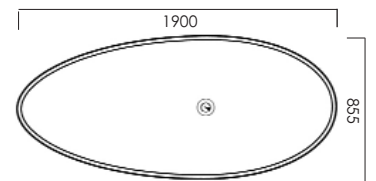

cleo bath

cleo bath

The Cleo freestanding bath is a superb addition to any bathroom. With its hand finishing this bath is manufactured in a solid and rigid stone resin composite producing a bath that is both contemporary in style and a quality that impresses.

The Cleo bath has paintable outside surfaces if required.

All stone resin baths come with a domestic 25yr guarantee.

constructed from white stone resin composite
without tap holes
water capacity: 300ltrs
weight: 68kg
height: 495mm