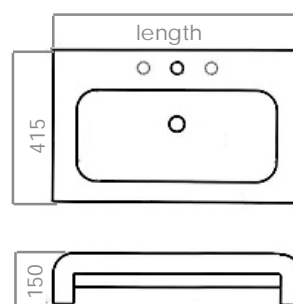

nouveau white enne basin

enne basin

nouveau white enne basin

wall hung basin with one tap hole, with coloured underside which can be customised on site to suit individual requirements