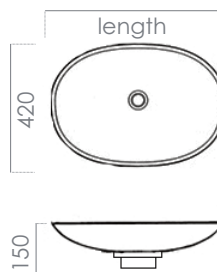

nouveau white classic basin

classic icetek wash basin

nouveau white classic wash basin

also available in black

constructed from icetek resin, which out-performs ceramic in strength and durability and has a low shine finish

without tap holes

*size shown: 616mm length
also available: 750mm length*